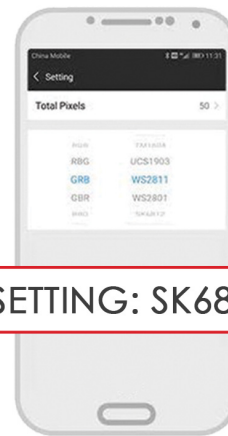

DOWNLOAD  
MAGIC LED  
SMARTPHONE  
APP

ANDROID

IPHONE

WATCH INSTALLATION VIDEO: [vimeo.com/282690663](https://vimeo.com/282690663)

## CONNECTING THROUGH THE APP:

1

Connect Device in App Settings.  
(Not in the Phone Settings)

2

Turn on Device once Connected.  
Then Click Settings to Adjust.

3

SETTING: SK6812

Set Protocol and Color to match  
device specifications if needed.