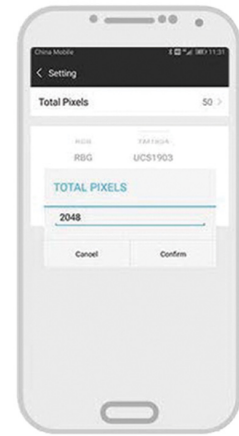

DOWNLOAD  
MAGIC LED  
SMARTPHONE  
APP

ANDROID

IPHONE

WATCH INSTALLATION VIDEO: [vimeo.com/282690663](https://vimeo.com/282690663)

## CONNECTING THROUGH THE APP:

1

Connect Device in App Settings.  
(Not in the Phone Settings)

2

Turn on Device once Connected.  
Then Click Settings to Adjust.

3

SETTING: SK6812

Set Protocol and Color to match  
device specifications if needed.